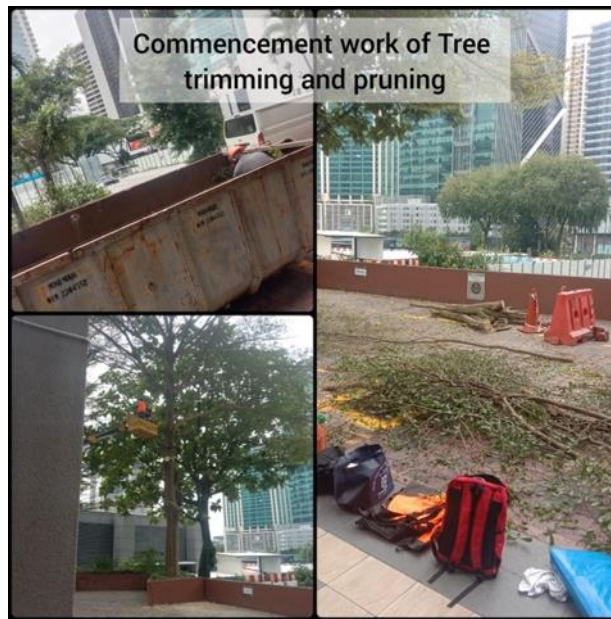

MEGAN AVENUE 1

IMPORTANT UPDATES

FEB 2023

TREE TRIMMING & PRUNING

by Raintree Arborist

The Terminalia Mantaly (Bucida) tree trimming and pruning works performed by Raintree Arborists. Crown reduction method is used to reduce the size and weight of the branches by cutting limbs back to their point of origin.