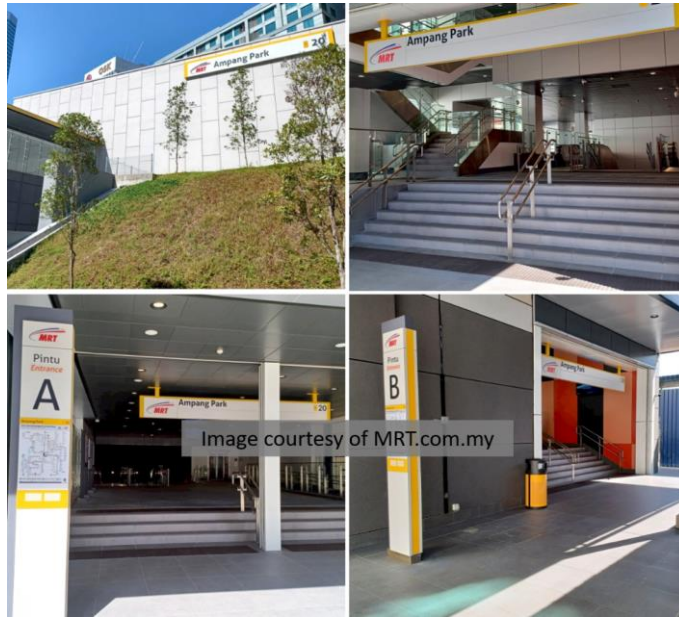

MEGAN AVENUE 1

IMPORTANT UPDATES

MAR 2023

AMPANG PARK MRT

by MRT

Ampang Park MRT station is now open! It is an out-of-station interchange station with the LRT Kelana Jaya Line at Ampang Park LRT Station. The station can be accessed via Jalan Mayang Sari or through Menara Tokio Marine.